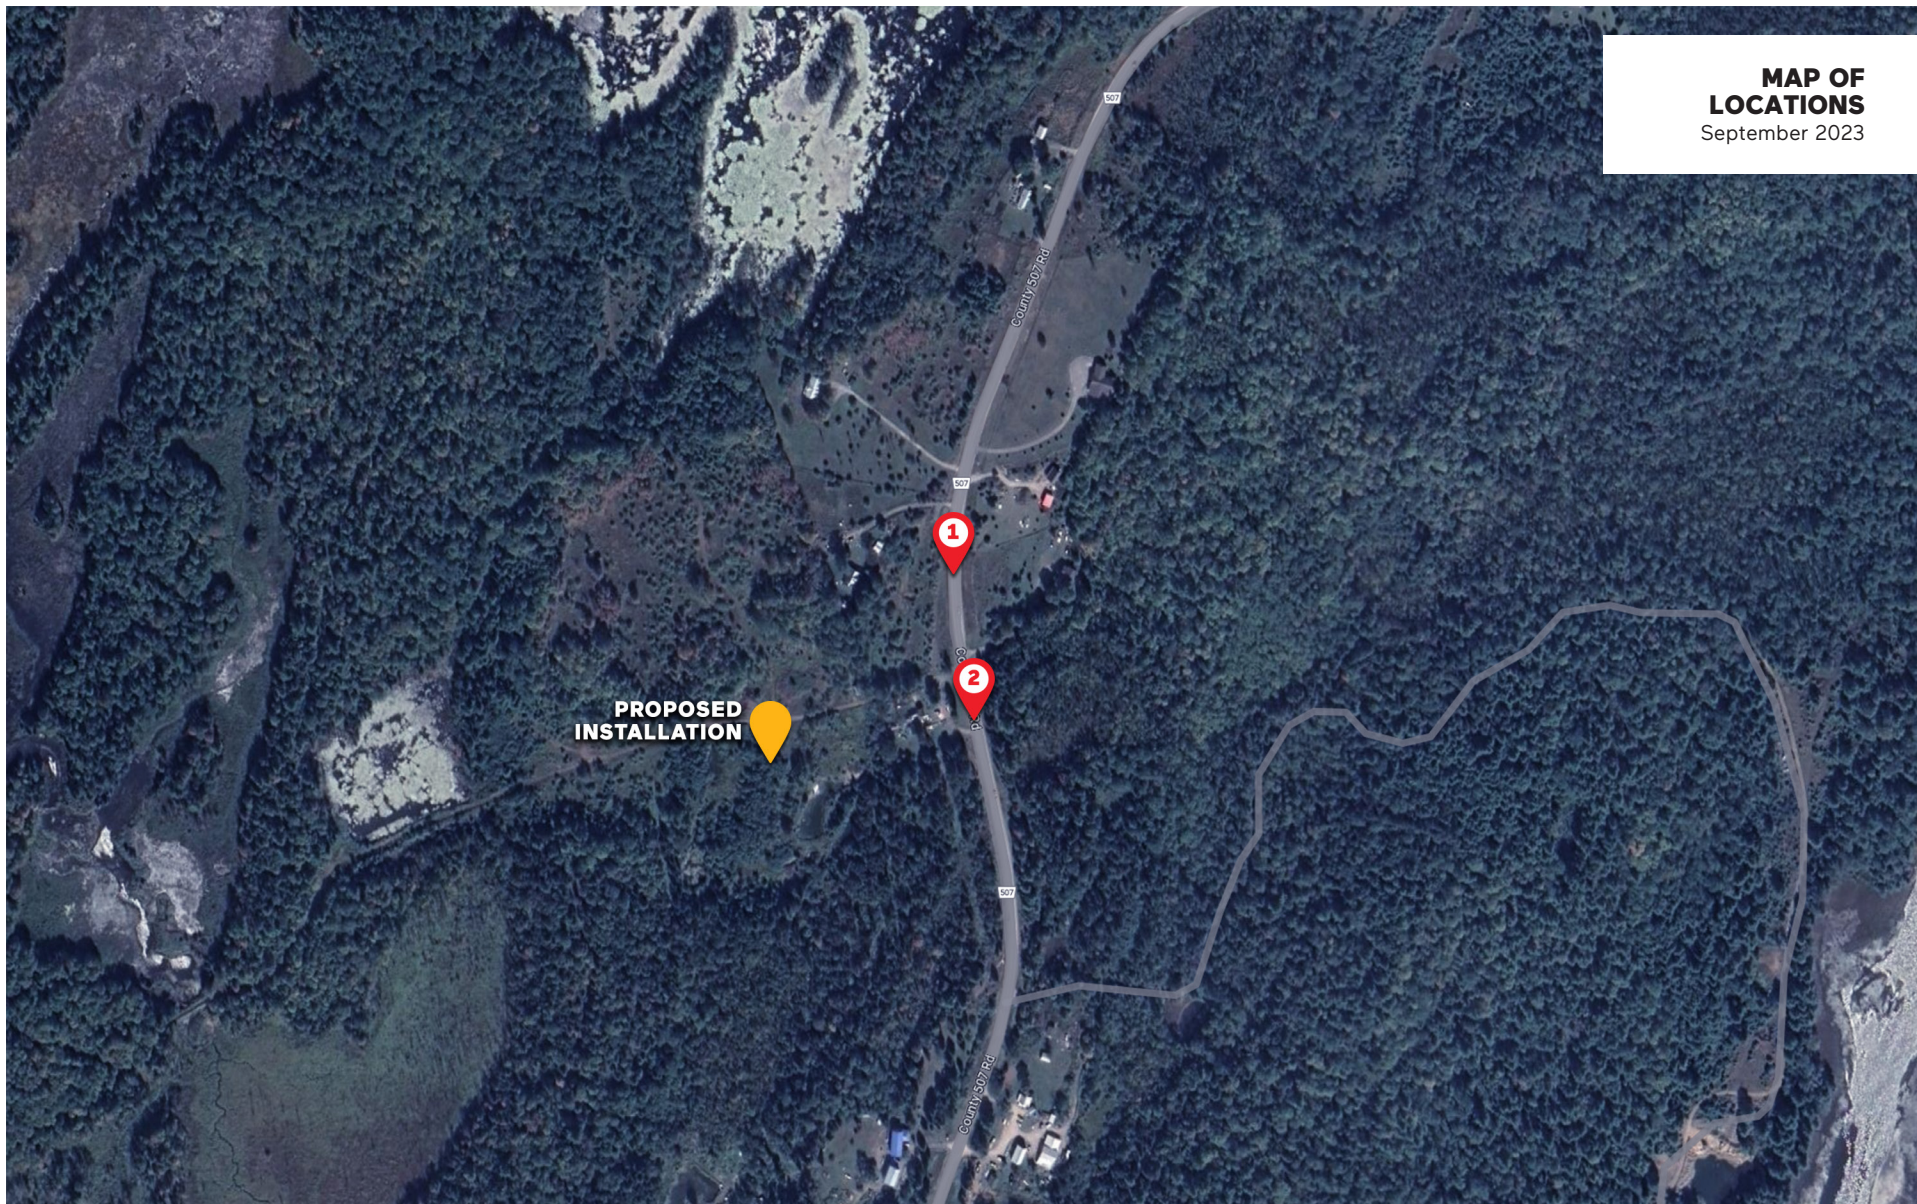

**MAP OF
LOCATIONS**
September 2023

C8576 COUNTY 507 RD. @ TRENT LAKES

SIMULATION 1
September 2023

C8576 COUNTY 507 RD. @ TRENT LAKES

APPROXIMATE DISTANCE BETWEEN THE PROPOSED INSTALLATION AND THE VIEWPOINT : 247 METRES

* This illustration is a visual simulation. The end result, upon construction of this telecommunications tower, could differ from the illustration.

SIMULATION 2
September 2023

C8576 COUNTY 507 RD. @ TRENT LAKES

APPROXIMATE DISTANCE BETWEEN THE PROPOSED INSTALLATION AND THE VIEWPOINT : 196 METRES

* This illustration is a visual simulation. The end result, upon construction of this telecommunications tower, could differ from the illustration.