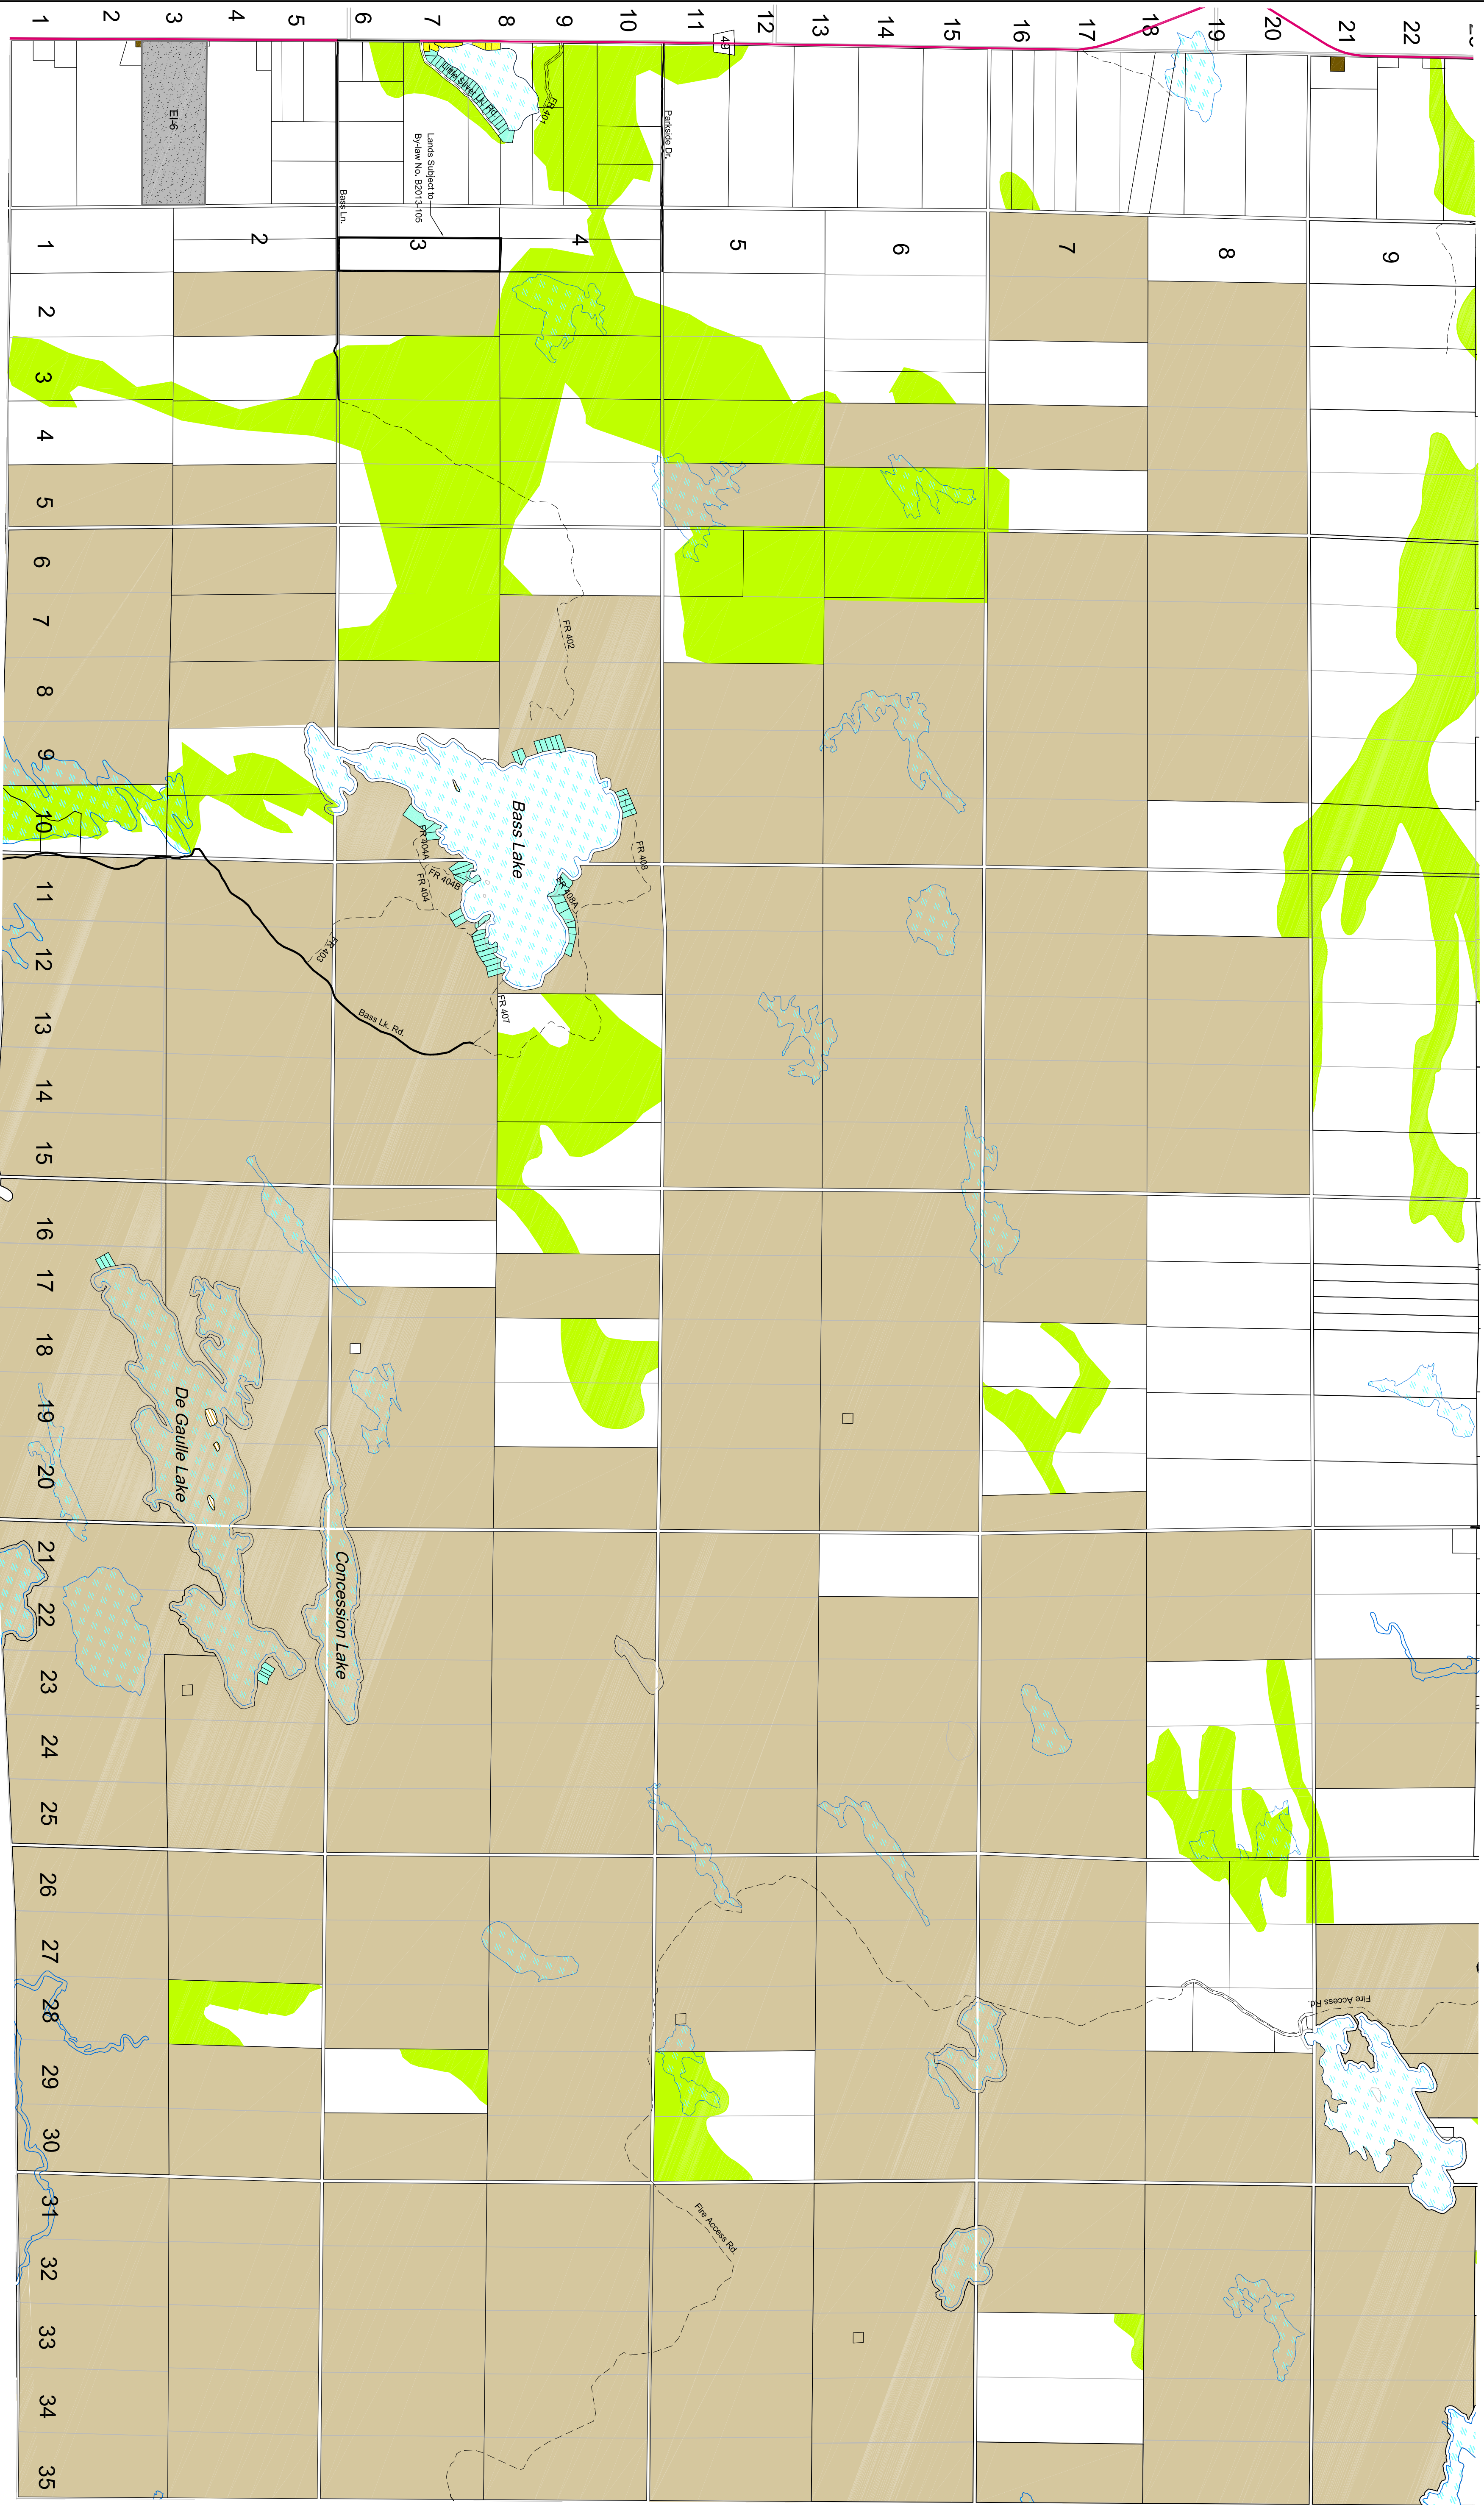

Municipality of Trent Lakes Geographic Township of Galway

Schedule A to By-Law No. B2014-070

Map 2

- Legend**
- Rural Residential
 - Rural Residential - Private Access
 - Shoreline Residential
 - Shoreline Residential - Private Access
 - Hamlet Residential
 - Island Residential
 - Community Facility
 - Tourist Commercial
 - Hamlet Commercial
 - General Commercial
 - General Industrial
 - Extractive Industrial
 - Disposal Industrial
 - Environmental Protection
 - Rural
 - Crown Land
 - Open Space
 - Development
 - Landfill Area of Influence
- Base Features**
- Provincial Highway
 - County Road
 - Municipally Maintained Roads
 - Private Roads
 - Hamlet Boundary